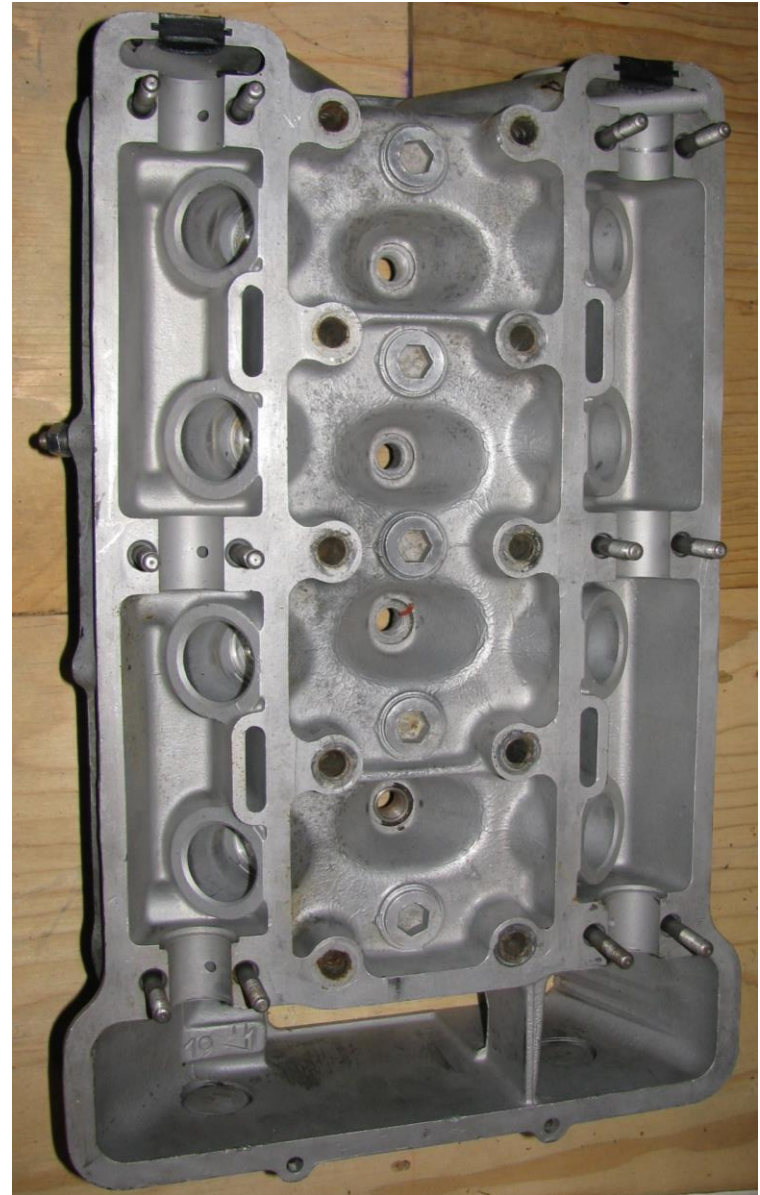

Alfa Romeo parts for sale
750 / 101 / 105 Spiders

Prices do not include shipping

Updated 5/16/2024

UNDER BONNET/HOOD QUILTING 750 & 101 SERIES SPIDER

- New in box
- \$60

Pair of Bullet Mirrors

- Used but very good condition
- Chrome and mirrors look great
- \$50 for the pair

2 Used Fergat 15" 101 wheels – suitable for spares
\$25 each

1600 cylinder head – excellent condition - **\$400**
Includes cam keepers, old valves and guides

Giulia Spider 1600 trunk lid
has some filler but no dents - **\$400**

Original Generator – works perfectly \$250

Exterior door handles

Will need to be replated – seals are old
Good to use a s back up parts

Seat Hinges - Fits S2 and S3 to 1990

No coupling bar
included

\$30

Spider Duetto 1300 - 1750 1st series air filter box
-incomplete **\$100**