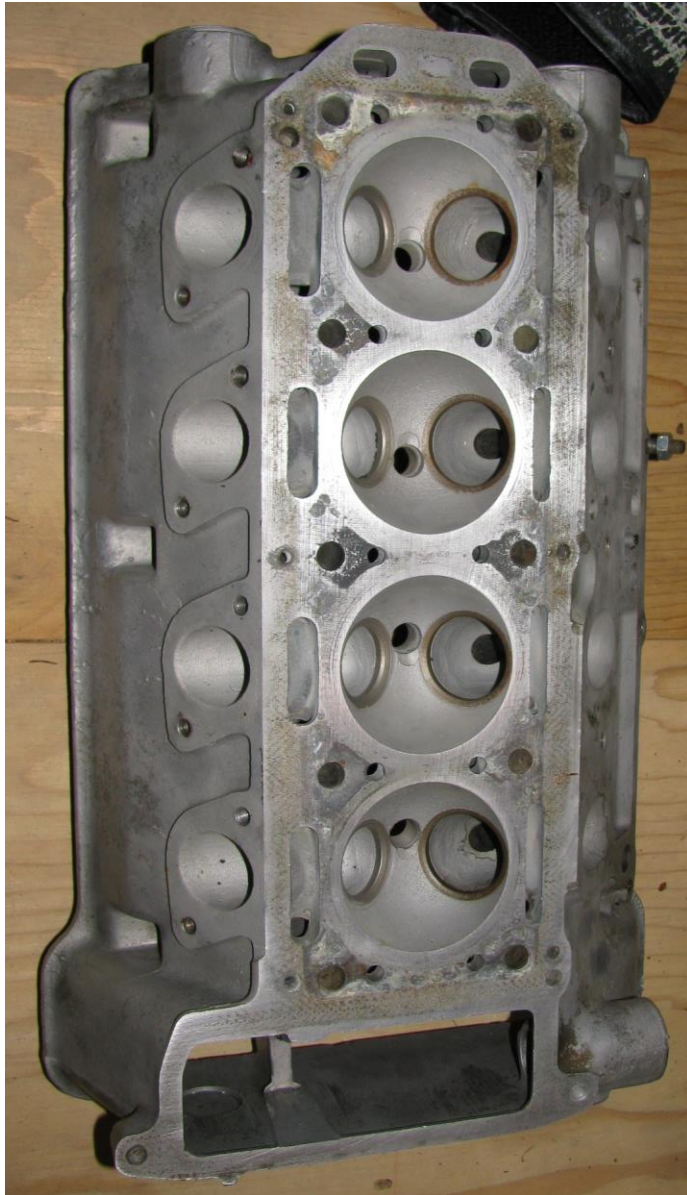

Alfa Romeo parts for sale
750 / 101 / 105 Spiders

Prices do not include shipping

Updated 5/16/2024

UNDER BONNET/HOOD QUILTING 750 & 101 SERIES SPIDER

- New in box
- \$60

Pair of Bullet Mirrors

- Used but very good condition
- Chrome and mirrors look great
- \$50 for the pair

2 Used Fergat 15" 101 wheels – suitable for spares
\$25 each

1600 cylinder head – excellent condition - **\$400**
Includes cam keepers, old valves and guides

Giulia Spider 1600 trunk lid
has some filler but no dents - **\$400**

Original Generator – works perfectly \$250

Exterior door handles

Will need to be replated – seals are old
Good to use a s back up parts

Seat Hinges - Fits S2 and S3 to 1990

No coupling bar
included

\$30

Spider Duetto 1300 - 1750 1st series air filter box
-incomplete **\$100**