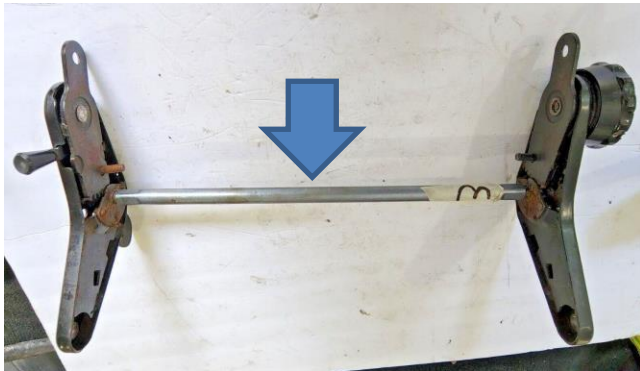

Giulia Spider 1600 trunk lid
has some filler but no dents - **\$500**

Original Generator – works perfectly \$250

Exterior door handles

Will need to be replated – seals are old
Good to use a s back up parts

Seat Hinges - Fits S2 and S3 to 1990

No coupling bar
included

\$30

Spider Duetto 1300 - 1750 1st series air filter box
-incomplete **\$150**

Bonaldi Master Cylinder for 105

\$100

- New fork and boot
- Rebuildable, kit included
- Reproduction is \$230