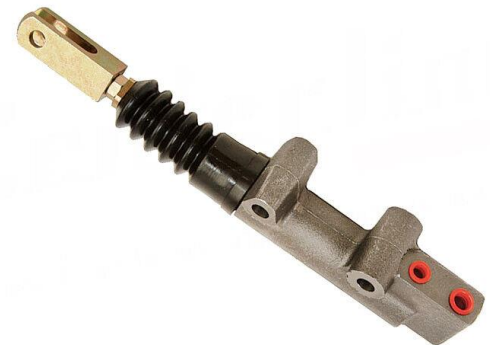

Alfa Romeo parts for sale
750 / 101 / 105 Spiders

Prices do not include shipping

Updated 9/17/2022

2 Used Fergat 101 wheels – suitable for spares
\$50 each

155SR15 VREDESTEIN SPRINT

1600 cylinder head – excellent condition - **\$500**
Includes cam keepers, old valves and guides

Giulia Spider 1600 trunk lid
has some filler but no dents - **\$500**

Original Generator – works perfectly \$250

Exterior door handles

Will need to be replated – seals are old
Good to use a s back up parts

Seat Hinges - Fits S2 and S3 to 1990

No coupling bar
included

\$30

Spider Duetto 1300 - 1750 1st series air filter box
-incomplete **\$150**

Bonaldi Master Cylinder for 105

\$100

- New fork and boot
- Rebuildable, kit included
- Reproduction is \$230

Single Hood hinge 101 Spider – needs plating

\$50

Reproductions are \$375/pair

GTV Pedal Windshield Washer Pump

Switches to wiper motor and pump work, but there appears a small leak in the bellows

\$30

Shifter knob – original 105/115 SPIDER 66-94