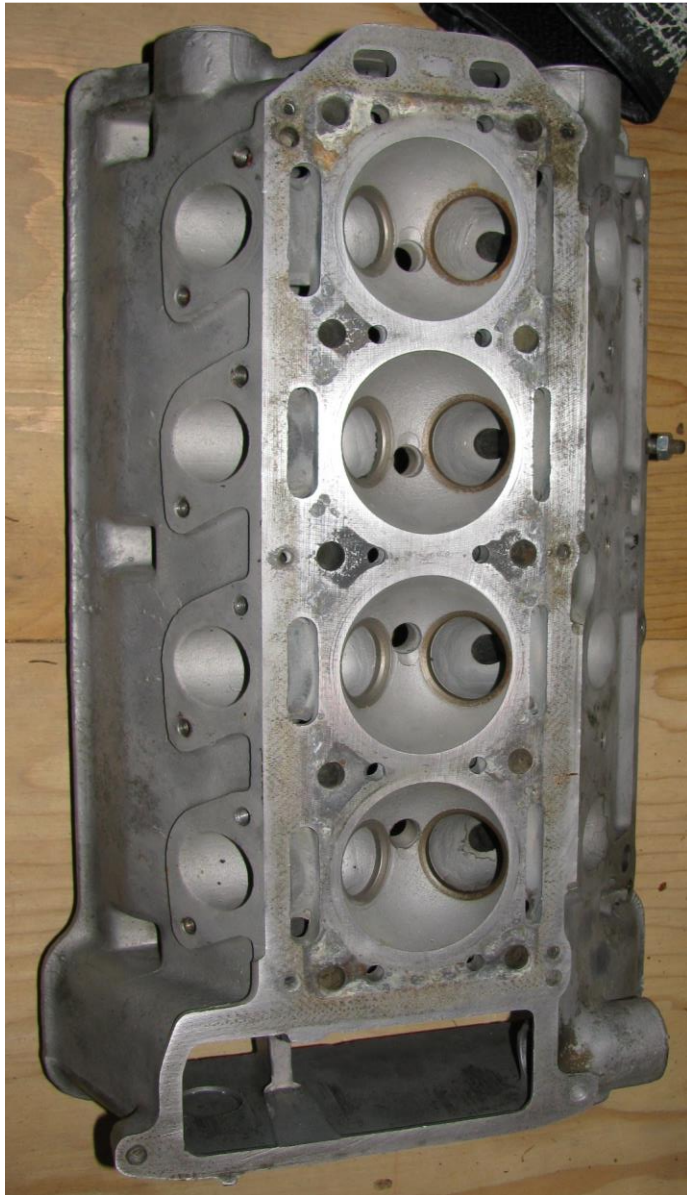

Alfa Romeo parts for sale
750 / 101 / 105 Spiders

Prices do not include shipping

Updated 9/17/2022

2 Used Fergat 101 wheels – suitable for spares
\$50 each

155SR15 VREDESTEIN SPRINT

1600 cylinder head – excellent condition - **\$500**
Includes cam keepers, old valves and guides

Giulia Spider 1600 trunk lid
has some filler but no dents - **\$500**

Original Generator – works perfectly \$250

Exterior door handles

Will need to be replated – seals are old
Good to use a s back up parts

Seat Hinges - Fits S2 and S3 to 1990

No coupling bar
included

\$30

Spider Duetto 1300 - 1750 1st series air filter box
-incomplete **\$150**

Bonaldi Master Cylinder for 105

\$100

- New fork and boot
- Rebuildable, kit included
- Reproduction is \$230