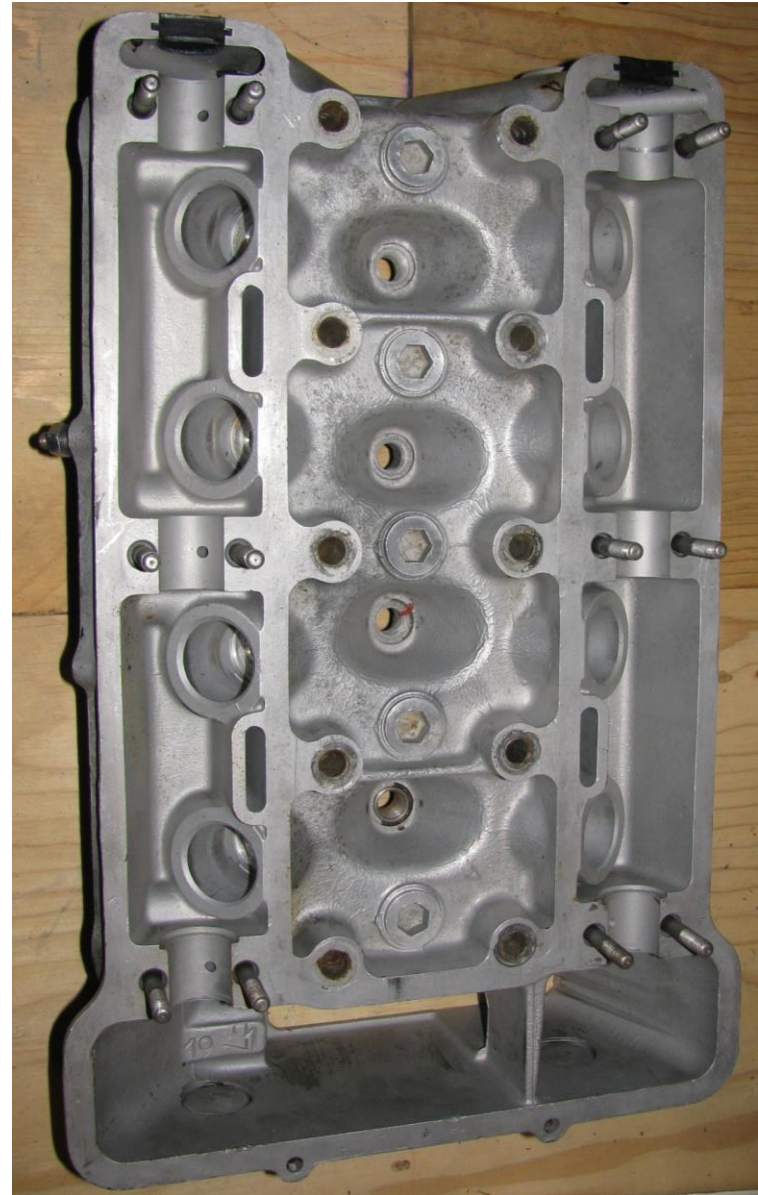

Alfa Romeo parts for sale
750 / 101 / 105 Spiders

Prices do not include shipping

Updated 9/17/2022

2 Used Fergat 101 wheels – suitable for spares
\$50 each

155SR15 VREDESTEIN SPRINT

1600 cylinder head – excellent condition - **\$500**
Includes cam keepers, old valves and guides

Giulia Spider 1600 trunk lid
has some filler but no dents - **\$500**

Original Generator – works perfectly \$250

Exterior door handles

Will need to be replated – seals are old
Good to use a s back up parts

Seat Hinges - Fits S2 and S3 to 1990

No coupling bar
included

\$30

Spider Duetto 1300 - 1750 1st series air filter box
-incomplete **\$150**

Bonaldi Master Cylinder for 105

\$100

- New fork and boot
- Rebuildable, kit included
- Reproduction is \$230